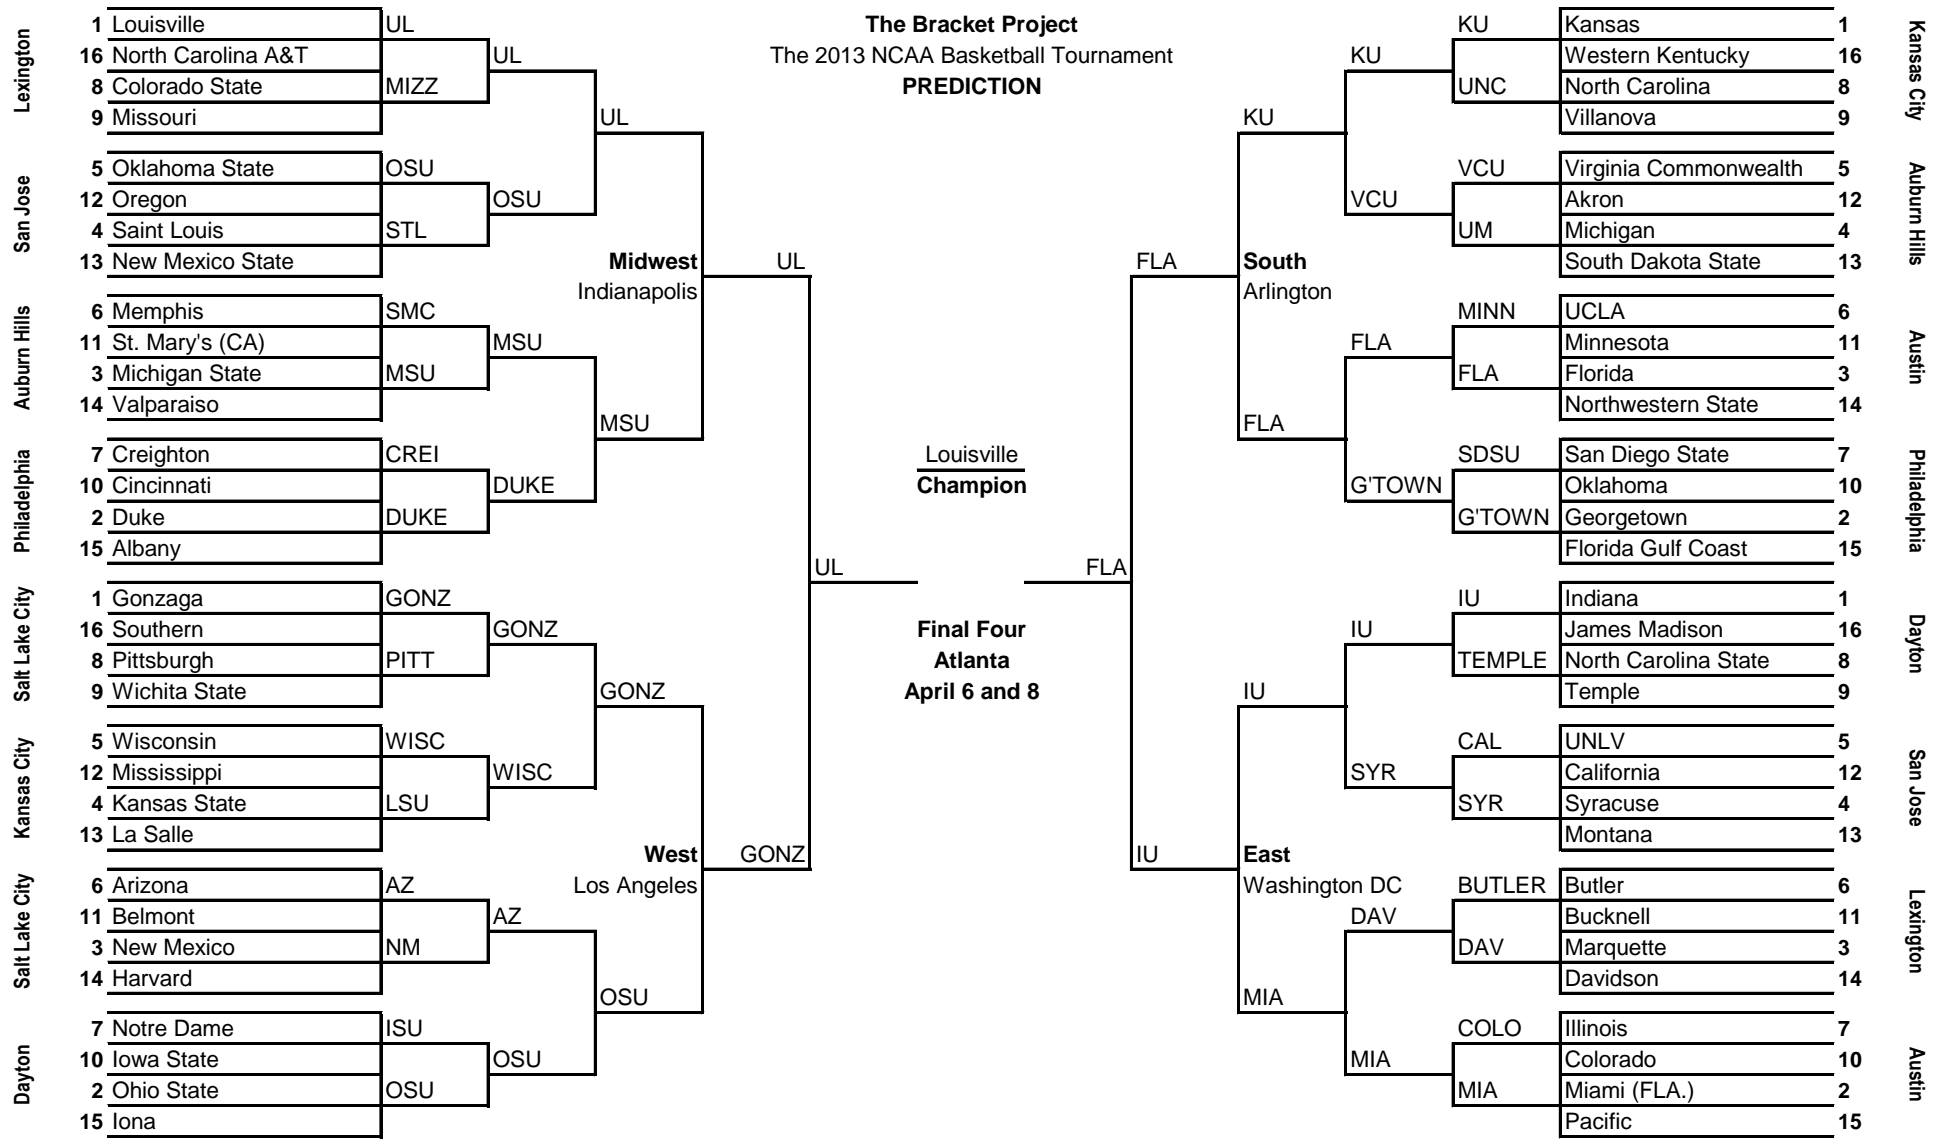

The Bracket Project
The 2013 NCAA Basketball Tournament
PREDICTION

FIRST ROUND GAME 1

St. Mary's (CA)	SMC
Middle Tennessee	

FIRST ROUND GAME 2

Boise State	La Salle
La Salle	

FIRST ROUND GAME 3

LIU-Brooklyn	JMU
James Madison	

FIRST ROUND GAME 4

North Carolina A&T	A&T
Liberty	